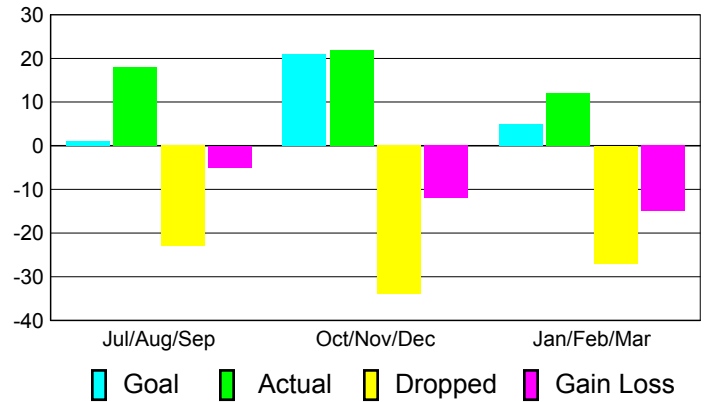

Club Results 2010-2011

Goal, New, Dropped, Gain/Loss

MEMBERSHIP

**Membership Results
2010-2011**

**Membership
2009-2010**

Month	Net Memb Goal	Actual New Memb	Actual Dropped Memb	Gain/Loss of Memb	Gain/Loss of Memb
Jul/Aug/Sep	1	18	-23	-5	-31
Oct/Nov/Dec	21	22	-34	-12	25
Jan/Feb/Mar	5	12	-27	-15	2
Totals	27	52	-84	-32	-4

Membership Results 2010-2011

Goal, New, Dropped, Gain/Loss

Comparison of Club Gain/Loss

Current Year Compared to the Previous Year

Comparison of Membership Gain/Loss

Current Year Compared to the Previous Year