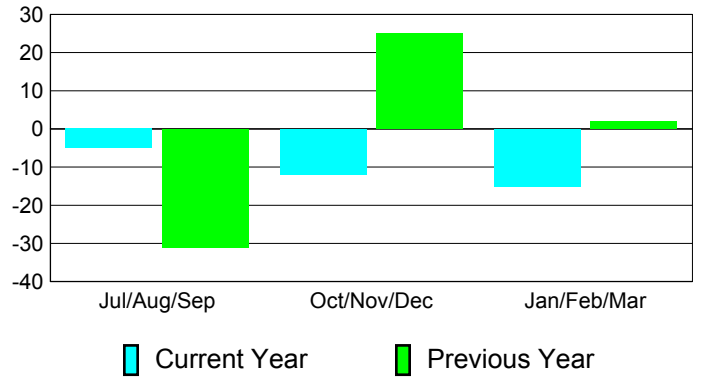

Club Results 2010-2011

Goal, New, Dropped, Gain/Loss

MEMBERSHIP

**Membership Results
2010-2011**

**Membership
2009-2010**

Month	Net Memb Goal	Actual New Memb	Actual Dropped Memb	Gain/Loss of Memb	Gain/Loss of Memb
Jul/Aug/Sep	1	18	-23	-5	-31
Oct/Nov/Dec	21	22	-34	-12	25
Jan/Feb/Mar	5	12	-27	-15	2
Totals	27	52	-84	-32	-4

Membership Results 2010-2011

Goal, New, Dropped, Gain/Loss

Comparison of Club Gain/Loss

Current Year Compared to the Previous Year

Comparison of Membership Gain/Loss

Current Year Compared to the Previous Year

YTD Status Quo Clubs 2010-2011

Status Quo Clubs Compared to Status Quo Members

Gender Comparison 2010-2011

Jul/Aug/Sep

Oct/Nov/Dec

Jan/Feb/Mar

Male

Female